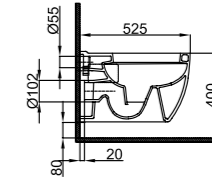

Kodu	Ürün Tanımı	Kg ±%10	
7205	Asma Klozet (Açık Montaj) Wall Hung Closet (Open Assembly)	25,5 kg	
SPK İS020	Termoplast İnce (Soft) Klozet Kapağı Thermoplast Slim (Soft) Closet Seat