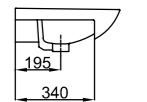

Kodu	Ürün Tanımı	Kg ±%10	
7405	Dolap Uyumlu Lavabo (65cm) Washbasin with Cabinet	16,4 kg