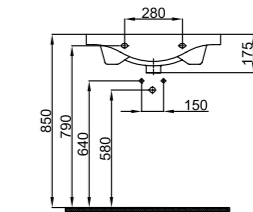

Kodu	Ürün Tanımı	Kg ±%10	
7405	Dolap Uyumlu Lavabo (65cm) Washbasin with Cabinet	16,4 kg