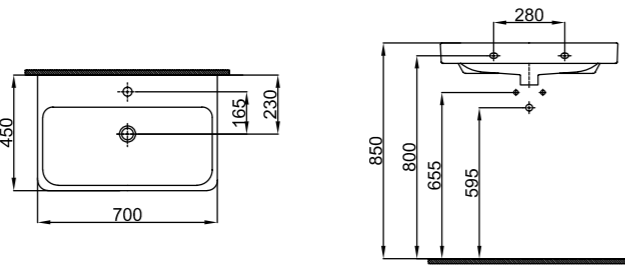

Kodu	Ürün Tanımı	Kg	±%10
8505	Lavabo (70 cm) - FFC Washbasin-FFC	17,5 kg	NEW