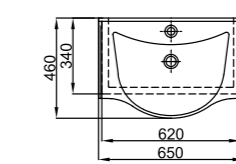

Kodu	Ürün Tanımı	Kg ±%10	
7405	Dolap Uyumlu Lavabo (65cm) Washbasin with Cabinet	16,4 kg