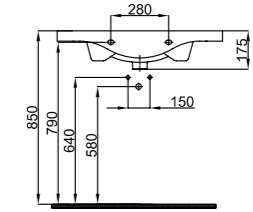

Kodu	Ürün Tanımı	Kg ±%10	
7505	Dolap Uyumlu Lavabo (80cm) Washbasin with Cabinet	18 kg