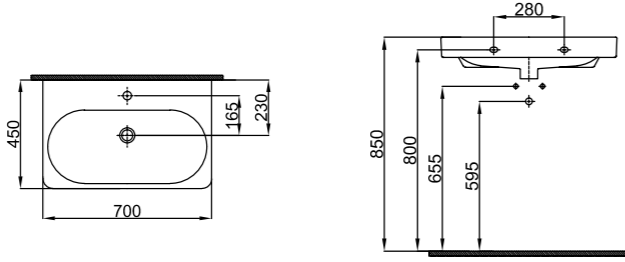

While creating functional areas in your bathroom, furniture-compatible washbasins offer you maximum comfort.

AUVA Oval Lavabo
70cm (FFC)

Kodu	Ürün Tanımı	Kg	±%10
8605	Lavabo (70 cm) - FFC Washbasin-FFC	17,5 kg	NEW