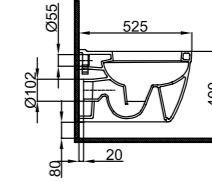

Combining comfort with noble and stylish details, Auva Wall Hung offers an ideal alternative to the needs of your bathroom.

OUVA

19

TEKNİK ÖZELLİKLER / TECHNICAL FEATURES

Kodu	Ürün Tanımı	Kg ±%10	
8205	Asma Klozet (Gizli Montaj) Wall Hung Closet (Hidden Assembly)	25,5 kg	NEW
SPK İS020	Termoplast İnce (Soft) Klozet Kapağı Thermoplast Slim (Soft) Closet Seat		