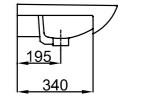

Kodu	Ürün Tanımı	Kg ±%10	
7505	Dolap Uyumlu Lavabo (80cm) Washbasin with Cabinet	18 kg